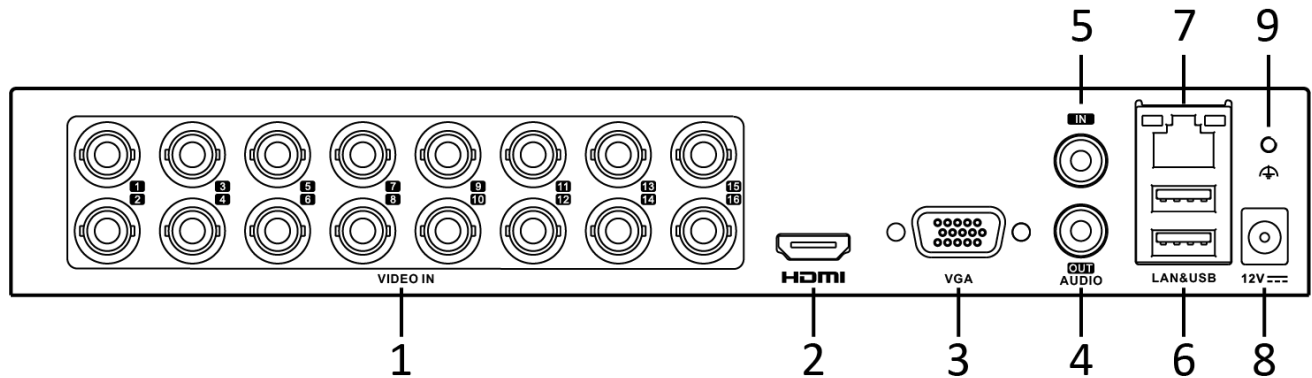

Physical Interface

No.	Description	No.	Description
1	Video and coaxial audio in	6	USB interface
2	HDMI interface	7	LAN network interface
3	VGA interface	8	12 VDC power input
4	AUDIO OUT	9	GND
5	AUDIO IN		

Available Model

DS-7116HGHI-M1

Headquarters

No.555 Qianmo Road, Binjiang District,
Hangzhou 310051, China
T +86-571-8807-5998
www.hikvision.com

Follow us on social media to get the latest product and solution information.