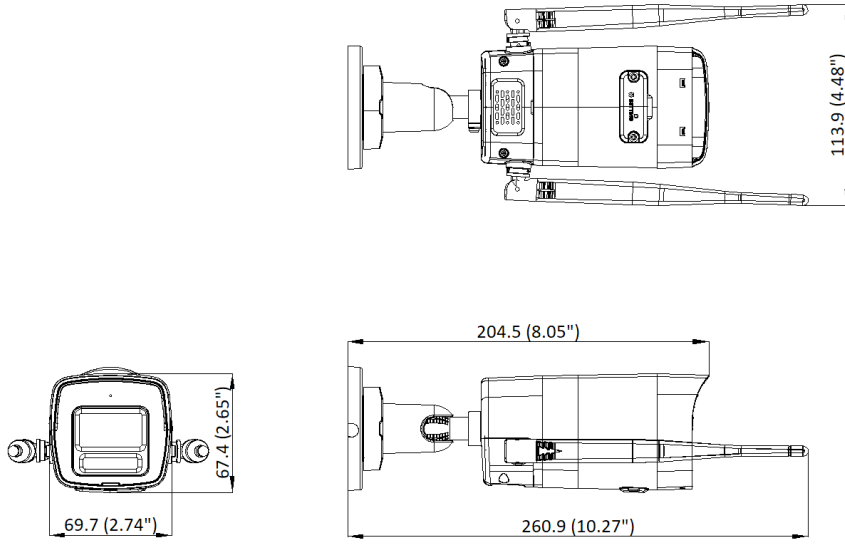

Others	
Camera Case Type	Bullet
Image Sensor	1/2.7" Progressive Scan CMOS
Min. Illumination	null
Day & Night	IR cut filter
WDR	DWDR
Angle Adjustment	Pan: 0° to 360°, tilt: 0° to 90°, rotate: 0° to 360°
Protection Level	IP66
Wi-Fi Support	Yes
NVS	
Video and Audio	
IP Video Input	4-ch
Incoming/Outgoing Bandwidth	20 Mbps/20 Mbps
Decoding	
Video Resolution	6 MP/5 MP/4 MP/3 MP/1080p/UXGA /720p/VGA/4CIF/DCIF/ 2CIF/CIF/QCIF
Synchronous Playback	1-ch
Network	
Network Interface	1, RJ45 10/100M Ethernet interface
Wi-Fi	
Frequency Band	2.4 GHz
Antenna Structure	High gain antenna
Transmission Speed	150 Mbps
Transmission Standard	IEEE 802.11b/g/n/ax
Auxiliary Interface	
SD Card	32G/64G/128G/256G/512G
General	
Power Supply	12 VDC
Consumption (without HDD and PoE off)	≤ 6 W
Working Temperature	-10 °C to 55 °C (14 °F to 131 °F)
Working Humidity	10% to 90%
Dimension (W × D × H)	163 x 125 x 26 mm (6.4" × 4.9" × 1.0")
Weight (without hard disk)	≤ 500g
Kit	
Accessories	Power adaptor: 2 × IPC power adaptor, 1 × NVS power adaptor Ethernet cable: RJ45, Cat5e UTP, 1 m
Certification	CB, CE
Weight (with package)	≤ 2 kg (4.4 lb)

5 Available Model

IKS-2044BH-PH/W

5 Dimension

Unit: mm (inch)

scale/1:1;Unit/mm

HiLook

Headquarters

No.555 Qianmo Road, Binjiang District,
Hangzhou 310051, China
T +86-571-8807-5998
Technical Support: support@hikvision.com