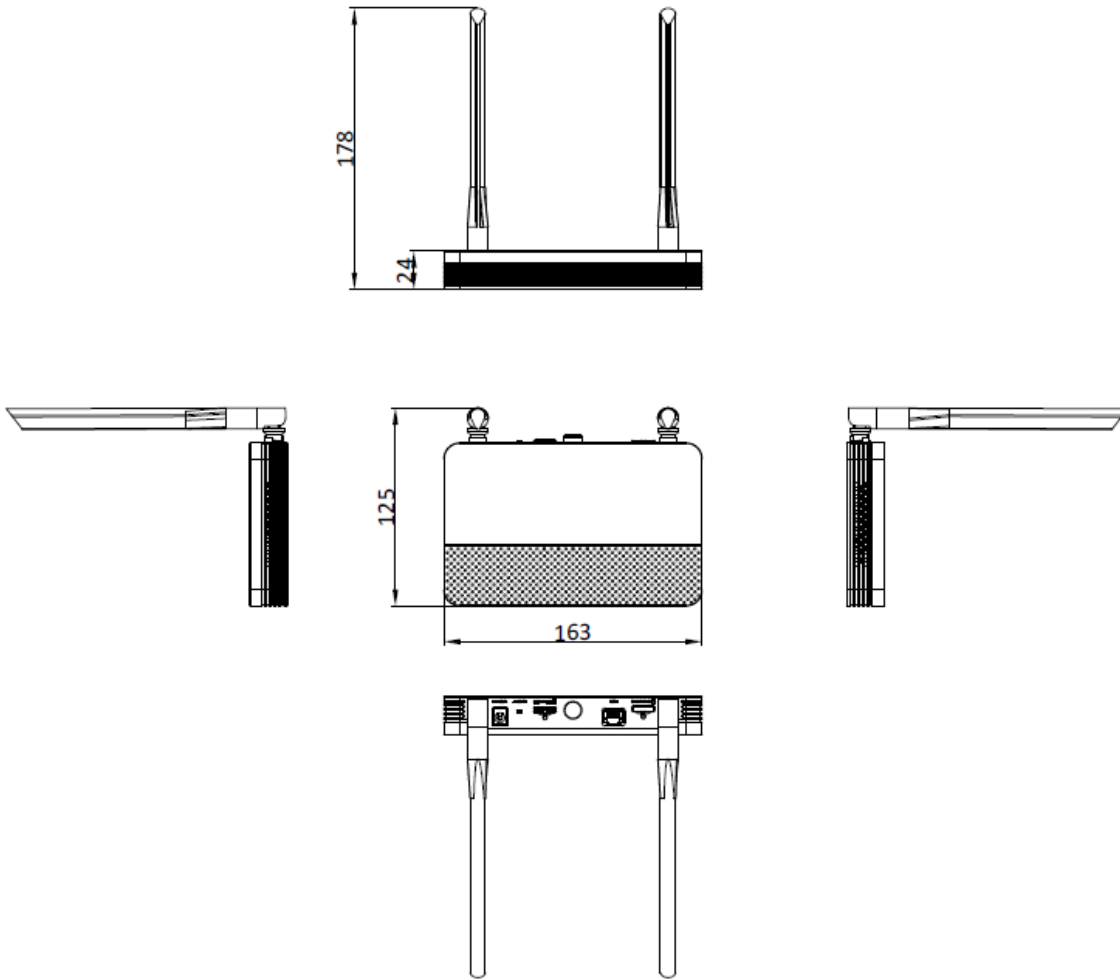

Others	
Camera Case Type	Bullet
Image Sensor	1/2.7" Progressive Scan CMOS
Min. Illumination	null
Day & Night	IR cut filter
WDR	DWDR
Angle Adjustment	Pan: 0° to 360°, tilt: 0° to 90°, rotate: 0° to 360°
Protection Level	IP66
Wi-Fi Support	Yes
NVS	
Video and Audio	
IP Video Input	4-ch
Incoming/Outgoing Bandwidth	20 Mbps/20 Mbps
Decoding	
Video Resolution	6 MP/5 MP/4 MP/3 MP/1080p/UXGA /720p/VGA/4CIF/DCIF/ 2CIF/CIF/QCIF
Synchronous Playback	1-ch
Network	
Network Interface	1, RJ45 10/100M Ethernet interface
Wi-Fi	
Frequency Band	2.4 GHz
Antenna Structure	High gain antenna
Transmission Speed	150 Mbps
Transmission Standard	IEEE 802.11b/g/n/ax
Auxiliary Interface	
SD Card	32G/64G/128G/256G/512G
General	
Power Supply	12 VDC
Consumption (without HDD and PoE off)	≤ 6 W
Working Temperature	-10 °C to 55 °C (14 °F to 131 °F)
Working Humidity	10% to 90%
Dimension (W × D × H)	163 x 125 x 26 mm (6.4" × 4.9" × 1.0")
Weight (without hard disk)	≤ 500g
Kit	
Accessories	Power adaptor: 2 × IPC power adaptor, 1 × NVS power adaptor Ethernet cable: RJ45, Cat5e UTP, 1 m
Certification	CB, CE
Weight (with package)	≤ 2 kg (4.4 lb)

5 Available Model

IKS-2044BH-PH/W

5 Dimension

Unit: mm (inch)

scale/1:1;Unit/mm

HiLook

Headquarters

No.555 Qianmo Road, Binjiang District,
Hangzhou 310051, China
T +86-571-8807-5998
Technical Support: support@hikvision.com