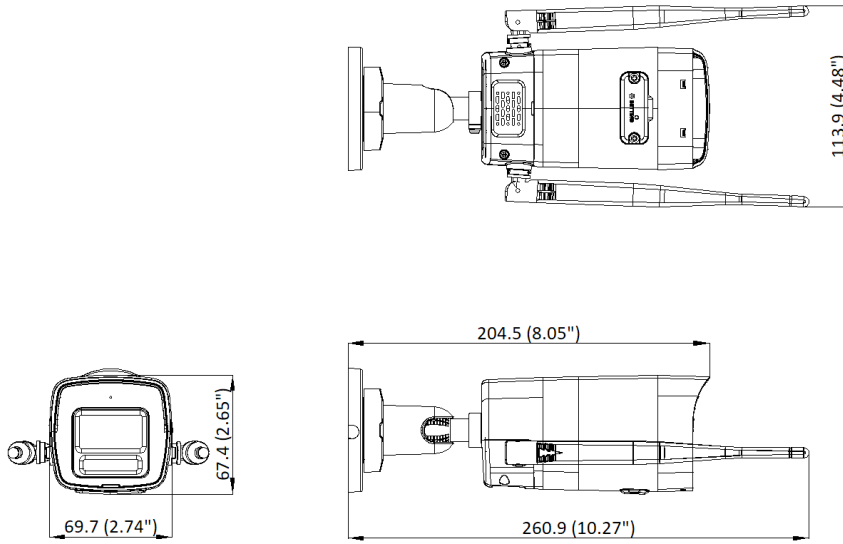

Dimension	260.9 mm × 113.9 mm × 67.4 mm (10.3" × 4.5" × 2.7")
Package Dimension	300 mm × 130 mm × 100 mm (5.1" × 4.9" × 4.9")
Weight	Approx. 310 g (0.68 lb.)
With Package Weight	Approx. 550 g (1.21 lb.)
Storage Conditions	-30 °C to 60 °C (-22 °F to 140 °F). Humidity 95% or less (non-condensing)
Startup and Operating Conditions	-30 °C to 60 °C (-22 °F to 140 °F). Humidity 95% or less (non-condensing)
Language	English, Ukrainian
General Function	Heartbeat, anti-banding, mirror, password protection
Approval	
EMC	CE-EMC: EN 55032: 2015, EN 61000-3-2:2019, EN 61000-3-3: 2013+A1:2019, EN 50130-4: 2011 +A1: 2014
RF	CE-RED: EN 301489-1 V2.1.1(BT or 2.4G); EN 301489-17 V3.1.1 (BT or 2.4G); EN 300328 V2.1.1 (BT or 2.4G); EN 62311:2008 (BT or 2.4G)
Safety	CB: IEC 62368-1: 2014+A11, CE-LVD: EN 62368-1: 2014/A11: 2017
Environment	CE-RoHS: 2011/65/EU, WEEE: 2012/19/EU, Reach: Regulation (EC) No 1907/2006
Protection	IP66: IEC 60529-2013

5 Available Model

- IPC-B140HA-LDF/W(4mm)(B)
- IPC-B140HA-LDF/W(6mm)(B)
- IPC-B140HA-LDF/W(2.8mm)(B)

5 Dimension

Unit: mm (inch)

5 Accessory

5 Optional

DS-1275ZJ-SUS Vertical pole mount	DS-1276ZJ-SUS Corner mount	DS-1280ZJ-XS Junction box
		
		