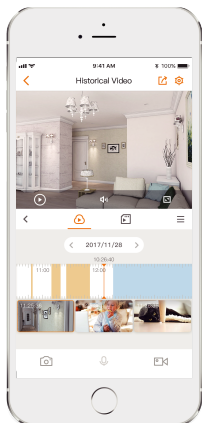

## 3MP H.265 Bullet Wi-Fi Camera

Bullet 3 3MP delivers 3MP live monitoring with a choice of 2.8mm/3.6mm lens option, it supports four night vision modes for clear-as day clarity even in pitch dark. With IP67 certified, the camera can be used outdoors under different weather conditions. With built-in spotlight and 110dB security siren, Bullet 3 3MP actively keeps unwelcome visitors away from what you care about. Bullet 3 3MP support self-developed algorithm (IMOU SENSE), which makes human and vehicle detection more accurate.

**3MP H.265 Video**  
See more than 1080P

**Human Detection**  
Quickly find human targets in you home

**Vehicle Detection**  
Accurate identification of vehicle presence

**Smart Color Night Vision**  
Support four-mode night vision for clear-as day clarity even in pitch dark

**IP67**  
Weatherproof from dust and water

**Two-way Talk**  
Real-time communicate with people at the camera

**Diversified Storage**  
Supports NVR, Cloud Storage or Micro SD card (up to 256 GB)

**Wi-Fi Connection**  
IEEE802.11b/g/n/ax(2.4 GHz) support Wi-Fi 6