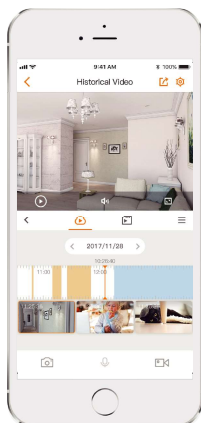

1080P Full HD Video
See more than 720P

Human Detection
Quickly find human targets in you home

Smart Color Night Vision
Supports four-mode night vision for clear-as day clarity even in pitch dark

Active Deterrence
Scare away unwelcome visitors with built-in spotlight and 110dB security siren

IP66
Weatherproof from dust and water

Two-way Talk
Real-time communicate with people at the camera

Diversified Storage
Supports Micro SD card (up to 256 GB)

Alarm Notification
Sends instant motion-activated alerts to your mobile phone

4G Connection
Supports Band 1/3/5/7/8/20/28/38/40/41

Smart Tracking
Automatically tracks moving objects

Stay close with what you care

With Cloud service, you will have access to what you care as long as Internet is available. You can record daily or motion videos on Cloud and play back anytime anywhere.

<http://www.imoulife.com>

Specifications

Camera

1/2.9" 2 Megapixel Progressive CMOS
2 MP(1920 x 1080)
Night Vision: 30m(98ft) Distance
3.6 mm Fixed Lens
Field of View: 86° (H), 45° (V), 105° (D)
355° Pan & 0~90° Tilt